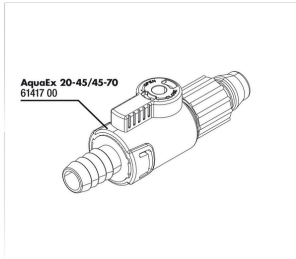

JBL PROCLEAN AQUA EX 45-70

Spare parts

**JBL AquaEx
20-45/45-70
Absperrhahn**