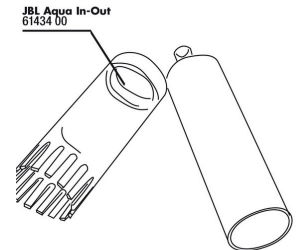

## Spare parts

JBL Aqua In-Out shut-off valve

JBL Aqua In-Out nozzle for water jet pump

JBL Aqua In-Out metal adapter G3/4 M24

JBL Aqua In-Out cleaning comb, complete

JBL Aqua In-Out hose coupling

JBL Aqua In-Out seal fitting 3/4"