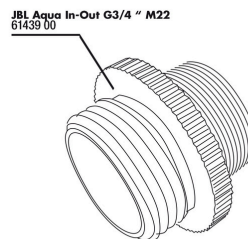

## Spare parts

JBL Aqua In-Out shut-off valve

JBL Aqua In-Out nozzle for water jet pump

JBL Aqua In-Out metal adapter G3/4 M24

JBL Aqua In-Out cleaning comb, complete

JBL Aqua In-Out hose coupling

JBL Aqua In-Out seal fitting 3/4"