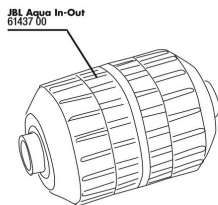

## Spare parts

JBL Aqua In-Out shut-off valve

JBL Aqua In-Out nozzle for water jet pump

JBL Aqua In-Out metal adapter G3/4 M24

JBL Aqua In-Out cleaning comb, complete

JBL Aqua In-Out hose coupling

JBL Aqua In-Out seal fitting 3/4"