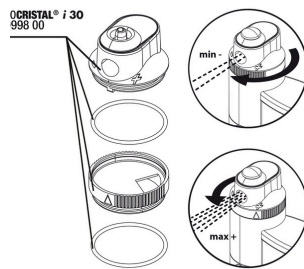

JBL PC i30 hose 4/6 + cap for air inlet

JBL PC i30 water outlet with regulation