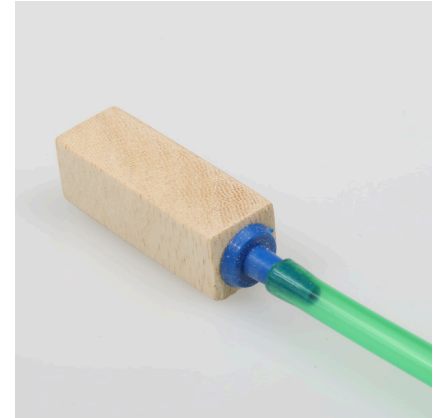

JBL Aeras Marin

Wooden air stone for marine aquariums

Suitable for:

- Air pump accessory for aquariums: wooden air stone – for extra fine air bubbles
- Simply connect air stone to the air pump (not included), place inside the aquarium
- Increases the efficiency of protein skimmers
- For marine aquariums
- Package contents: 1 wooden air stone for seawater, Aeras Marin S

Adjustable precision air shut-off valve

JBL ProSilent Tube

High-end silicone hose

JBL Aeras Marin

Product information

Air pump accessory for aquariums

At night an air pump with air stone is an advantage for the aquarium because plants without light don't produce oxygen, but continue to consume it. In thinly planted aquariums the air pump with air stone supplies the necessary water circulation. In aquariums with dense planting the air pump provides the aquarium with oxygen at night, since the number of plants means the oxygen concentration can drop to a dangerous level. When disease is present in the aquarium the air pump increases the oxygen level in the water, which is essential for many medications.

Simple connection

Connect the air stone to the hose of the air pump (not included), place the air stone inside the aquarium.

Further information	
FAQ	✓
Blog	✓
Press	✗
Laboratory/calculator	✗
Worth reading	✓
Spare parts	✗
Video	✗
GarantiePlus	✗
Instructions	✗
QR code	