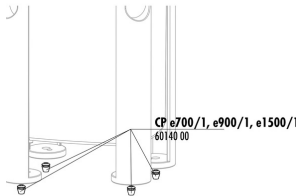

# JBL CristalProfi e901 greenline

Spare parts

**JBL Tormec activ**  
 Active peat pellets for freshwater aquariums

**JBL CP e pump head handle**

**JBL CP e pump head cover**

**JBL CP e distributor plate**

**JBL CP e pump head washer**