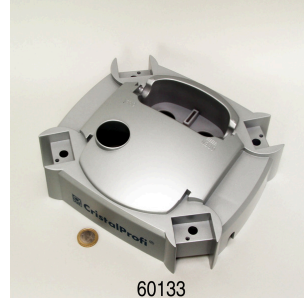

# JBL CristalProfi e901 greenline

Spare parts

**JBL Tormec activ**  
 Active peat pellets for freshwater aquariums

**JBL CP e pump head handle**

**JBL CP e pump head cover**

**JBL CP e distributor plate**

**JBL CP e pump head washer**