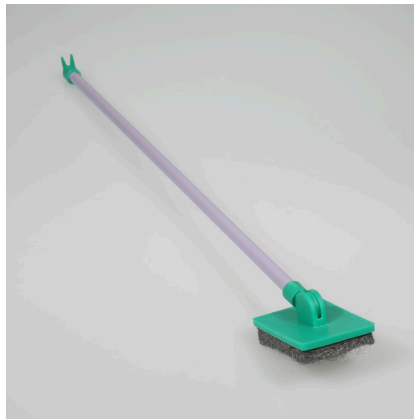

JBL Blanki Set

Non-scratch aquarium glass pane cleaner with handle

Suitable for:

- Removal of algae, lime and other deposits from the aquarium pane within minutes: non-scratch glass pane cleaner
- Easy to handle: cleaner with handle – effortless removal of most stubborn algae
- Safe and ideal for children: chemically neutral, no blades, non-rust, also suitable for curved front panes
- Note: not suitable for plastic panes, keep the sponge cushion free of sand
- Package contents: 1 non-scratch aquarium glass pane cleaner with handle. Incl. handle (45 cm) and cleaning cushion.