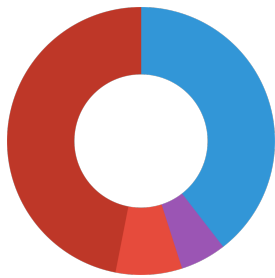

JBL ProBaby

Food type	Sifted and cleaned small crustaceans and insects
Sub product type	complete food for terrapins and turtles
Dosing	Feed the baby turtles in the water area as much JBL ProBaby as they can eat within about 10 minutes, 2 - 4 times a day, depending on size

Analytical components

Crude protein	32 %
Fat content	4.5 %
Crude fibre	6.5 %
Crude ash	38 %