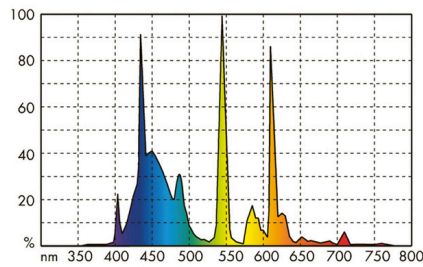

## JBL SOLAR MARIN DAY T5 ULTRA, 24-39 W

T5 daylight tube for marine aquariums

Suitable for: 

- Fluorescent tube to promote the ideal growth of corals and other invertebrates in marine aquariums
- Easy to install: insert fluorescent T5 tube socket into the fixture and turn until the tube locks into place
- Ideal colour temperature for corals and invertebrates: 15000 Kelvin - cold-white light, high light output, good colour rendering properties.
- Excellent illumination from high lumen output. Scientifically tested by IFM Geomar: full spectrum similar to sunlight
- Colour rendering and full spectrum are guaranteed for 2 years. Includes reminder label for replacement