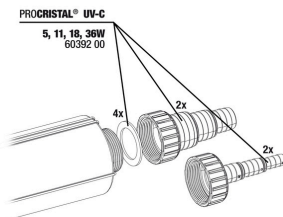

**JBL PC UV-C quartz glass cylinder set**

**JBL PC UV-C 5, 11, 18, 36 W mounting**

**JBL PC UV-C glass sleeve + reflector set**

**JBL PC UV-C hose connection gaskets**

**JBL PC UV-C hose connection set**