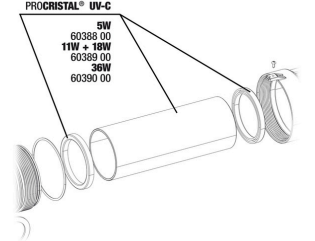

JBL PC UV-C glass sleeve + reflector set