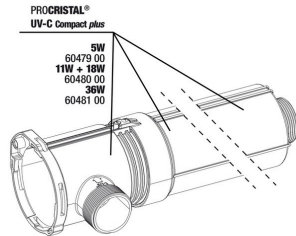

JBL PC UV-C Compact plus casing kit