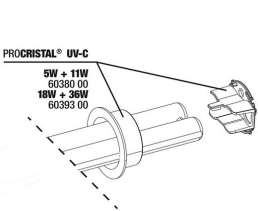

## Spare parts

**JBL PC UV-C Compact plus electrical unit**

**JBL PC UV-C Compact plus casing kit**

**JBL adapter UK for all circular plugs**

**JBL PC UV-C 5, 11, 18, 36 W gasket set**

**JBL PC UV-C bulb protection kit**