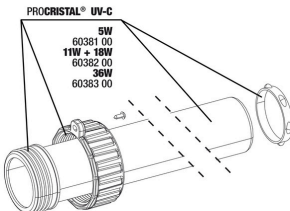

## Spare parts

**JBL PC UV-C Compact plus electrical unit**

**JBL PC UV-C Compact plus casing kit**

**JBL adapter UK for all circular plugs**

**JBL PC UV-C 5, 11, 18, 36 W gasket set**

**JBL PC UV-C bulb protection kit**