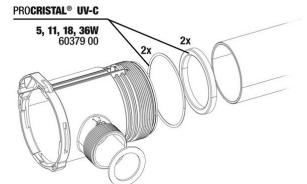

## Spare parts

**JBL PC UV-C Compact plus electrical unit**

**JBL PC UV-C Compact plus casing kit**

**JBL adapter UK for all circular plugs**

**JBL PC UV-C 5, 11, 18, 36 W gasket set**

**JBL PC UV-C bulb protection kit**