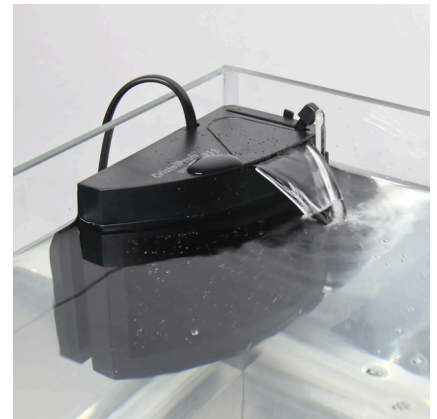

# JBL CristalProfi m greenline

Mat filter incl. pump for aquariums of 20 – 80 l

Suitable for:

- Clean and healthy aquarium water: mat filter incl. pump and wide jet water return pipe for aquariums of 20 – 80 l volume
- Easy to install: clean the glass pane, press on the filter at desired position with the water outlet at the water surface level
- Safe for small fish and shrimps: no sucking in thanks to fine sponge surface
- 4 years warranty, expandable with second filter module (+ 12 cm in height), push lever to loosen and tighten the suction cup, easy to clean: removable cover for sponge and drain valve – no backflow of dirty water
- Package contents: mat filter, Cristal Profi m greenline, dimensions (L/H/W): 140/220/90 mm, Incl. clip holder for thermometer

### Effective

The JBL CristalProfi is submerged completely in water to clean the aquarium water. A maintenance-free pump built into the lower part of the filter ensures permanent water circulation. The aquarium water flows slowly over a large surface area into the filter pad, where it is cleaned and then pumped back into the aquarium.