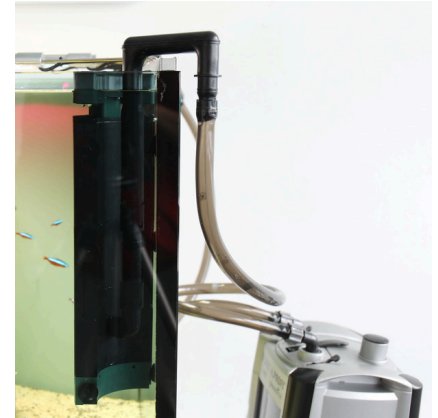

## Surface skimmer

Suitable for:   

- Removes coatings and foreign particles from the water surface: accessory for external filter - skimmer for aquariums 60 – 600 litres (from 35 cm height upwards)
- Place skimmer in the aquarium, connect to suction hose of the external filter (replaces existing suction pipe), regulate surface water/deep water suction with adjustment spindle
- Universal: for hoses of 9/12 to 16/22 mm diameter. Infinitely adjustable suction capacity: surface water and deep water suction. Semi-circular shape for corner attachment
- 2nd generation: optimised floating body – more buoyancy and adaption to the water level, stronger comb, removable adjustment spindle
- Package contents: surface skimmer Top Clean II

### Siphon off surface water and water from deeper levels

The JBL Surface skimmer effectively removes scum formations or prevents them from forming. With its deep water intake the skimmer can be used to replace the conventional suction pipe. The skimmer comb automatically adapts to a changing water surface (as when water evaporates).