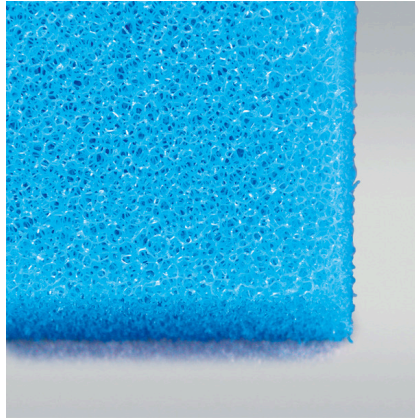

JBL Fine Filter Foam

Fine foam for filters to combat all kinds of water cloudiness

Suitable for:

- Quick elimination of all kinds of cloudiness in freshwater and marine water aquariums and in pond water: reusable foam for use in the filter
- Easy to use: cut the foam to the size you need (suitable for all filters). Layer as filter stage for pre- and long-term filtering
- Crystal-clear water: filters off floating algae and cloudiness. Offers a large surface for the settling of cleansing bacteria
- No release of harmful substances – water neutral fine foam with 30 ppi pore size
- Contents: 1 washable foam filter mat for aquariums (50x50 cm) for all types of filter; available in 2.5 cm, 5 cm and 10 cm thickness

You may also be interested in

You can find a complete overview here: <https://www.jbl.de/qr/62561>

JBL FilterPad VL
Cotton fleece for CristalProfi aquarium filters

JBL FilterPad F15
Coarse foam pad for aquarium filter CristalProfi

JBL FilterPad F35
Fine foam pad for aquarium filter CristalProfi

JBL CombiBloc CristalProfi e
Pre-filter pads and filter foam for CristalProfi e

JBL Fine Filter Foam

Product information

Easy to use

Cut foam about 1-2 mm larger than the cross section of your filter and put it into the filter as the last filter stage. Avoid gaps between the inner wall and filter. Fine-pored foam as pre- and long-term filter material.

Fine filtering

The fine material filters even the smallest particles (1/1000 mm upwards) out of the water. This removes floating algae and very fine turbidity from the water almost immediately.

Absolutely safe