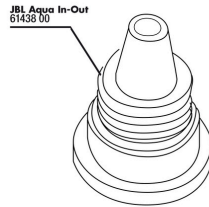

JBL PROCLEAN AQUA IN-OUT COMPLETE

Spare parts

JBL Aqua In-Out metal adapter G3/4 M24

JBL Aqua In-Out metal adapter G3/4 M28/M22