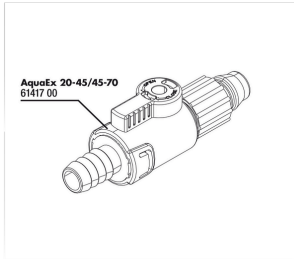

JBL PROCLEAN AQUA EX 45-70

Accessories

JBL ClipSafe Vario

Adjustable multi-purpose
aquarium hose clips 9-27 mm

JBL PROCLEAN AQUA EX 45-70

 Spare parts

**JBL AquaEx
20-45/45-70
Absperrhahn**

JBL PROCLEAN AQUA EX 45-70