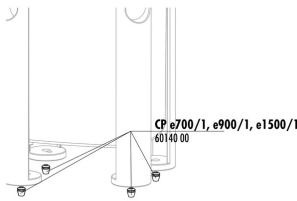

JBL CP e seal connection block