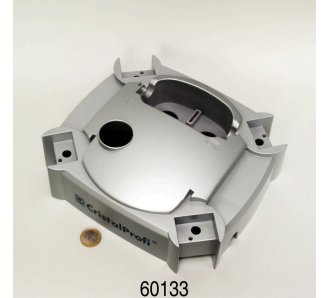

Spare parts

60146

JBL CP e union nut for hose connection

60143

JBL CP e seal connection block

JBL CombiBloc CristalProfie
 Pre-filter pads and filter foam for CristalProfie

60133

JBL CP e pump head cover