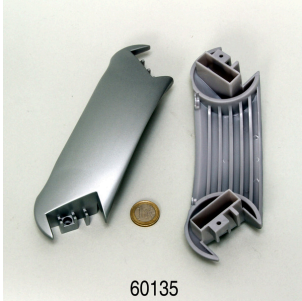

JBL CRISTALPROFI e702 greenline

Spare parts

JBL CP e pump head handle