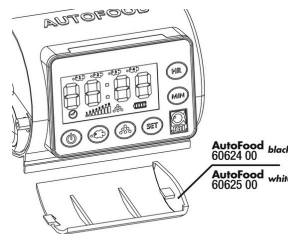

JBL AutoFood Knife for tin sealing

JBL AutoFood Battery compartment lid