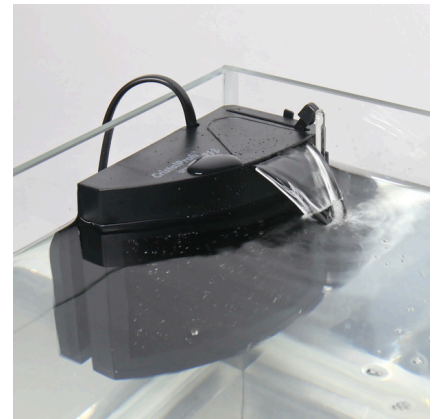

JBL CristalProfi m greenline

Mat filter incl. pump for aquariums of 20 – 80 l

Suitable for:

- Clean and healthy aquarium water: mat filter incl. pump and wide jet water return pipe for aquariums of 20 – 80 l volume
- Easy to install: clean the glass pane, press on the filter at desired position with the water outlet at the water surface level
- Safe for small fish and shrimps: no sucking in thanks to fine sponge surface
- 4 years warranty, expandable with second filter module (+ 12 cm in height), push lever to loosen and tighten the suction cup, easy to clean: removable cover for sponge and drain valve – no backflow of dirty water
- Package contents: mat filter, Cristal Profi m greenline, dimensions (L/H/W): 140/220/90 mm, Incl. clip holder for thermometer

Effective

The JBL CristalProfi is submerged completely in water to clean the aquarium water. A maintenance-free pump built into the lower part of the filter ensures permanent water circulation. The aquarium water flows slowly over a large surface area into the filter pad, where it is cleaned and then pumped back into the aquarium.

Safe

Thanks to the large sponge surface with its fine pores there is no risk of small fish and shrimps getting sucked in.

Expandable

The filter can be expanded with a second module (+12 cm in height). JBL grants a guarantee of 4 years.