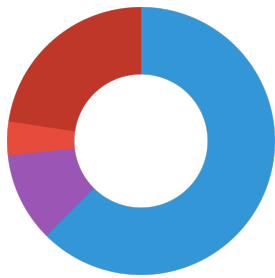

JBL Rugil

Food type	food sticks
Sub product type	complete food for terrapins and turtles
Dosing	Feed young, growing turtles in the water area 2 - 4 times a day, as much as can be eaten within about 10 minutes. 4 - 5 times per week in the same way is sufficient for adult animals

Analytical components

Crude protein	29 %
Fat content	5 %
Crude fibre	1.9 %
Crude ash	10.5 %