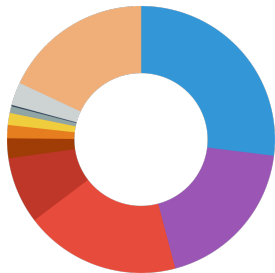

Composition

Molluscs and crustaceans
Fish and fish by-products
Cereals
Vegetables
Vegetable proteins
Yeast
Eggs and egg products
Oil and fats
Algae
Milk and dairy products
Vegetable by-products

Additives

Colourings
Astaxanthin E161j food colouring

Antioxidants
E 306 (natural vitamin E extracts)

Vitamins, provitamins and other chemically defined substances having a similar effect (per 1000 g)	
Vitamin A	25000 I. E.
Vitamin D₃	2000 I. E.
Vitamin E	330 mg
Vitamin C(stable)	400 mg
Inosite	400 mg