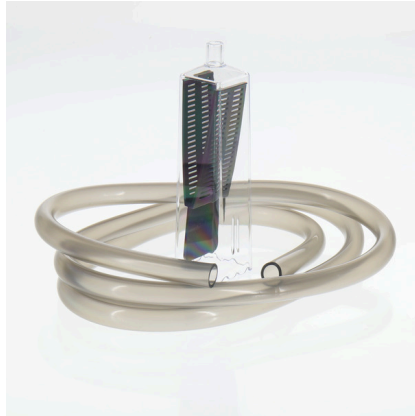

JBL PROCLEAN AQUA EX 10-35

Gravel cleaner for cleaning 10-35 cm aquariums

Suitable for:  

- Small, but smart and very effective gravel cleaner to siphon off waste from small aquariums
- Use: Hold the gravel cleaner under the water, briefly suck down the hose once and let the water flow into the bucket. Immerse the gravel cleaner into the substrate and the suction will remove the waste from the bottom
- The square cross section also enables you to siphon off waste from the corners of the aquarium
- Safe for the animals: removable protective sieve prevents accidental sucking in of plants, shrimps and fish
- Package contents: 1 gravel cleaner with Ø 35 mm, 12.5 cm height, incl. 1.5 m hose (9/12 mm)

JBL PROCLEAN AQUA EX 10-35

Accessories

JBL ClipSafe Vario
Adjustable multi-purpose
aquarium hose clips 9-27 mm

JBL PROCLEAN AQUA EX 10-35

Product information

Regular water change

Food, plant remains and metabolic products pollute the aquarium water. Since aquarium filters can't completely remove these substances from the water and a large part of the waste enters the aquarium bottom, a regular partial water change (about every 2 weeks 1/3 of the water content) needs to be carried out.

Simple to use:

Hang the gravel cleaner in the aquarium, using your mouth briefly suck one end of the hose and hold the other end of the hose in the bucket. Water then flows into the bucket. Clean the bottom with the gravel cleaner. To finish, simply remove the gravel cleaner from the water.

Push the gravel cleaner into the aquarium substrate with twisting movements. The suction pulls the substrate and the dirt in the gravel cleaner upwards. The substrate falls back down under its own weight and only the dirt is sucked out of the aquarium. With fine sand, you can adjust the suction by lifting the gravel cleaner so that the light sand also falls back down. A sieve in the bell of the cleaner prevents fish and shrimp from being accidentally sucked in. The sieve can be removed for cleaning.