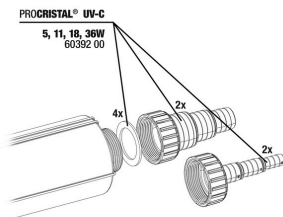

JBL PC UV-C bulb protection kit

JBL PC UV-C quartz glass cylinder set

JBL PC UV-C 5,11,18,36 W mounting

JBL PC UV-C glass sleeve + reflector set

JBL PC UV-C hose connection gaskets

JBL PC UV-C hose connection set