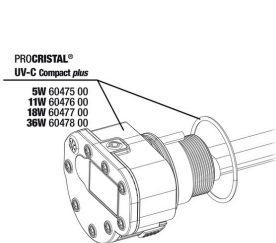

For connecting, disconnecting & shutting off hoses

JBL PROCRISTAL UV-C Compact plus 11 W

Spare parts

JBL PC UV-C Compact plus electrical unit

JBL PC UV-C Compact plus casing kit

JBL PC UV-C 5,11,18,36 W gasket set