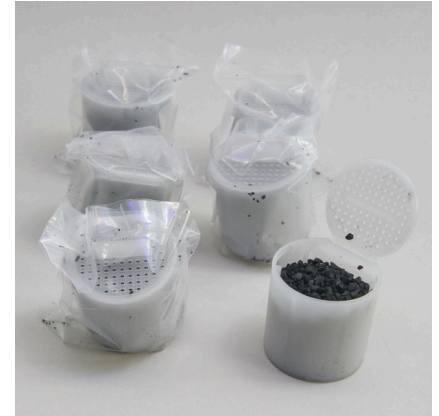

# JBL PROCRISTAL i30 SuperClear

High perform. activated carbon for crystal-clear water

Suitable for:  

- Suitable for JBL ProCristal i30 internal filter: ready-to-use cartridge for crystal-clear water in the aquarium
- Easy to install: open the upper cap, insert the cartridge into the container, reattach the cap
- High performance activated carbon: special filter material binds and absorbs food remains and metabolic substances.
- Replace the filter material every month
- Package contents: special filter material for crystal-clear water, SuperClear ProCristal

## JBL PROCRISTAL i30 FilterModul

Filter module for ProCristal i30

### Easy installation:

Open the upper cap of the ProCristal i 30, insert the cartridge into the container and reattach the cap.

Further information	
FAQ	✓
Blog	✓
Press	✓
Laboratory/calculator	✗
Worth reading	✓
Spare parts	✗
Video	✓
GarantiePlus	✗
Instructions	✓
QR code	

Disposal		
Product name	JBL PROCRISTAL i30 SuperClear, 2 x	JBL PROCRISTAL i30 SuperClear, 6 x
Art. No.	6099100	6099200
Green dot	✓	✓
Group electronic waste	-	-
Disposal weight	-	-
Battery type	-	-
Battery return	-	-
Battery rechargeable	-	-
Disposal weight battery	-	-
Non-returnable glass	-	-
PPK	6 g	8 g
Plastic small	8.5 g	14 g
Plastic large	-	-
Disposal weight metal	0 g	0 g