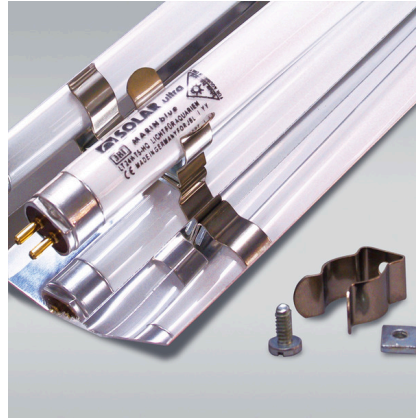

JBL Clips T5/T8 (Metal)

Metal holder für fluorescent tubes

Suitable for:

- Metal holders to attach fluorescent tubes to the reflectors. For fluorescent tubes to optimally illuminate the aquarium/terrarium
- Easy assembly: fix clip through the hole at lower reflector panel, click clip holder at the upper panel to the clip. Fix it by sliding. Optimal clip attachment makes changing the clip easy
- Suitable for fluorescent tubes with T8 socket
- Longer lifetime: clips made of galvanised steel
- Package contents: metal clips for fluorescent tubes (2 pcs.), incl. screws and nuts

JBL Clips T5/T8 (Metal)

Product information

Maximum light output without additional energy costs

An optimal illumination of the aquarium/terrarium is important both for plant and coral growth and also to minimise algae growth. By using reflectors a maximum light output can be achieved – without additional energy costs. In addition they serve as a glare protection while you work in your aquarium.

Holders to attach fluorescent tubes to the reflectors

Attach clip to the lower reflector panel, click clip holder at the upper panel to the clip. Not suitable for fluorescent tubes switched in tandem.

Further information	
FAQ	✓
Blog	✓
Press	✗
Laboratory/calculator	✗
Worth reading	✓
Spare parts	✗
Video	✗
GarantiePlus	✗
Instructions	✗
QR code	

JBL Clips T5/T8 (Metal)

Product details

Article data		
Product name	JBL SOLAR REFLECT Metal Clip Set T5	JBL SOLAR REFLECT metal clip set T8
Art. No.	6170500	6170300
EAN number	4014162617057	4014162617033
EAN as barcode		
For	T-5	T-8
-	-	-
Expiry months	-	-
RRP incl. VAT	5,76 €	5,76 €
Base price	-	-
Nominal filling quantity	-	-
Base quantity	1	1
Gross weight	17 g	17 g
Net weight	10 g	10 g
Weight change	1000	1000