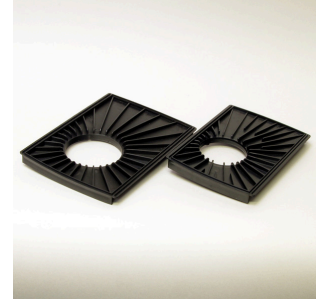

# JBL CristalProfi e901 greenline

Spare parts

**JBL Tormec activ**  
 Active peat pellets for freshwater aquariums

**JBL CP e pump head handle**

**JBL CP e pump head cover**

**JBL CP e distributor plate**

**JBL CP e pump head washer**