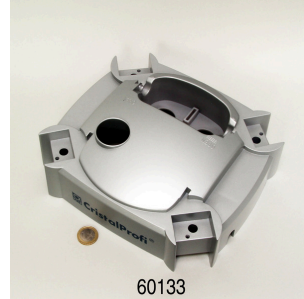

# JBL CristalProfi e901 greenline

Spare parts

**JBL Tormec activ**  
 Active peat pellets for freshwater aquariums

**JBL CP e pump head handle**

**JBL CP e pump head cover**

**JBL CP e distributor plate**

**JBL CP e pump head washer**