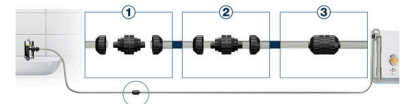

JBL Aqua In Out Extension

Extension hose for water changing kit Aqua In-Out

Suitable for:

- No dragging of buckets, no suction by mouth: water changing kit for aquariums to connect to the water tap with water jet pump and gravel cleaner
- Easy to install: completely ready for connection with 2 thread adapters for 22 x 1 and 24 x 1 internal thread or without adapter for ¾ inch hose thread
- Extension hose - length: 8 m, diameter: 12/16 mm.
- Safe: includes hose connection with screw clamp connection
- Package contents: 1 extension hose for Aqua In Out, length: 8 m, Ø 12/16

JBL Aqua In Out Extension

Product information

Regular water change

Feed and plant remains and metabolic products pollute the aquarium water. Since aquarium filters can't completely remove these substances from the water a regular partial water change needs to be carried out. The JBL IN OUT facilitates the water change and provides clean water without the need of dragging buckets.

Easy installation

Just connect the water jet pump with the water tap. Connect the long hose with the ball joint to the water jet pump. Connect the other end of the long hose with the loosely enclosed hose stopcock and the short hose piece at the gravel cleaner. Hang the gravel cleaner into the water. Open the stopcock at the water jet pump and the stopcock of the hose. Fully open the water tap. The water flowing by sucks in the aquarium water. Clean the aquarium bottom with the gravel cleaner during the siphoning procedure. To refill the aquarium close the stopcock at the water jet pump and let fresh water run into the aquarium.