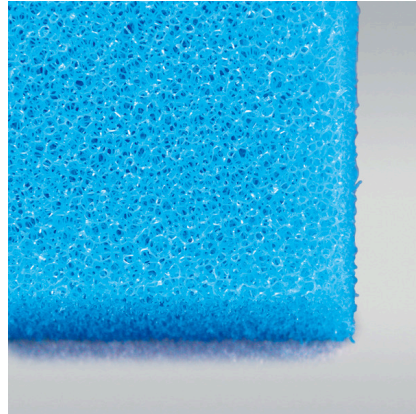

JBL Fine Filter Foam

Fine foam for filters to combat all kinds of water cloudiness

Suitable for:

- Quick elimination of all kinds of cloudiness in freshwater and marine water aquariums and in pond water: reusable foam for use in the filter
- Easy to use: cut the foam to the size you need (suitable for all filters). Layer as filter stage for pre- and long-term filtering
- Crystal-clear water: filters off floating algae and cloudiness. Offers a large surface for the settling of cleansing bacteria
- No release of harmful substances – water neutral fine foam with 30 ppi pore size
- Contents: 1 washable foam filter mat for aquariums (50x50 cm) for all types of filter; available in 2.5 cm, 5 cm and 10 cm thickness

You may also be interested in

You can find a complete overview here: <https://www.jbl.de/qr/62561>

JBL FilterPad VL
Cotton fleece for CristalProfi aquarium filters

JBL FilterPad F15
Coarse foam pad for aquarium filter CristalProfi

JBL FilterPad F35
Fine foam pad for aquarium filter CristalProfi

JBL CombiBloc CristalProfi e
Pre-filter pads and filter foam for CristalProfi e

JBL Fine Filter Foam

Product information

Easy to use

Cut foam about 1-2 mm larger than the cross section of your filter and put it into the filter as the last filter stage. Avoid gaps between the inner wall and filter. Fine-pored foam as pre- and long-term filter material.

Fine filtering

The fine material filters even the smallest particles (1/1000 mm upwards) out of the water. This removes floating algae and very fine turbidity from the water almost immediately.

Absolutely safe