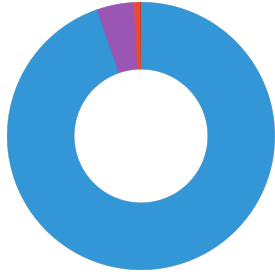

JBL PROCLEAN AQUA

Food type	-
Sub product type	cleaning agent
Dosing	Kullanım talimatlarını inceleyiniz

Composition

	SU
	DENATÜRE ALKOL
	ASETİK ASİT
	SODYUM BENZOAT
	PARFÜM
	RENKLENDİRİCİ

INCI: <https://ec.europa.eu/growth/tools-databases/cosing/>