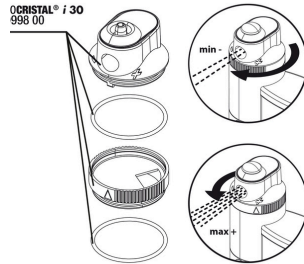

JBL PC i30 hortum 4/6+
hava giriş kapağı

JBL PC i30 regülasyonlu
su çıkışı

PROCRISTAL® i 30
61028 00

min -

max +