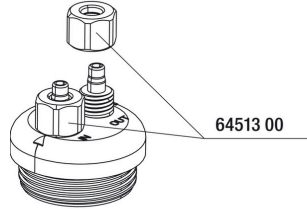

JBL ProSilent Control

Spare parts