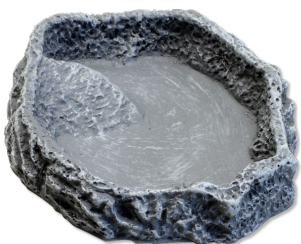

JBL ReptilBar GREY
Feeding, drinking, bathing bowl
for terrarium animals