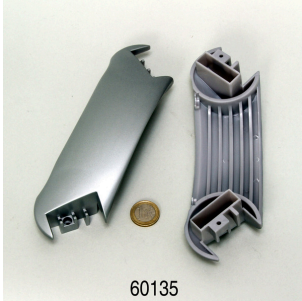

JBL Cleany
Double-ended hose brush for hoses from 9-30 mm

JBL Aquarium tubing GREEN on reel
Green-transparent hose wound on a plastic reel

JBL CristalProfi e701 greenline

Spare parts

60135
 JBL CP e pump head handle

JBL CP e clip for casing

6348810
 JBL adapter UK for all flat-pin plugs

JBL CP
 e4/7/9/15/1900/1/2
 handle screws

60131
 JBL CP e impeller cover seal

60129
 JBL CP e impeller cover

JBL CP
 e4/7/9/15/1900/1,2
 pump head screws