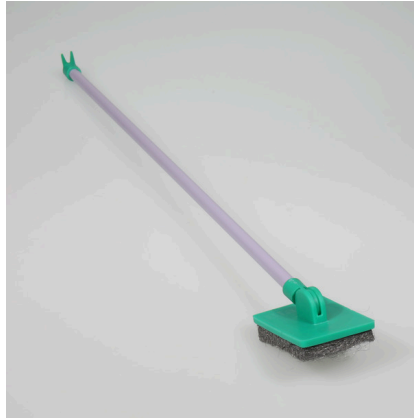

JBL Blanki Set

Non-scratch aquarium glass pane cleaner with handle

Suitable for:

- Removal of algae, lime and other deposits from the aquarium pane within minutes: non-scratch glass pane cleaner
- Easy to handle: cleaner with handle – effortless removal of most stubborn algae
- Safe and ideal for children: chemically neutral, no blades, non-rust, also suitable for curved front panes
- Note: not suitable for plastic panes, keep the sponge cushion free of sand
- Package contents: 1 non-scratch aquarium glass pane cleaner with handle. Incl.handle (45 cm) and cleaning cushion.