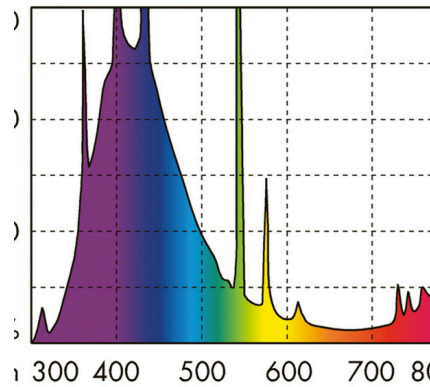

JBL SOLAR MARIN BLUE

Blue fluorescent T8 tube Solar for marine aquariums

Suitable for:    

- Fluorescent tube Solar to promote coral growth in marine aquariums
- Easy to install: insert fluorescent T8 tube socket into the fixture and turn until the tube locks into place
- The actinic blue light beautifully emphasizes the luminousness of the corals
- Ideal night lighting to observe nocturnal animals in freshwater aquariums and terrariums
- Colour rendering and full spectrum are guaranteed for 12 months. Includes reminder label for replacement

Actinic light:

The JBL SOLAR MarinBlue tube generates a strong blue light which is also referred to as actinic light. It is a particularly effective short-wave light from the blue and ultraviolet spectral range. When this tube alone is switched on it creates the glow of the corals and the desired moonlight effect. The actinic spectral range of this tube accentuates the fluorescence of corals and clams (e.g. Tridacna). The JBL tube doesn't generate a pure actinic spectrum, but has spectral components added which are especially suitable for the light in marine aquariums. It is NOT useful to illuminate marine aquariums with actinic light alone since the corals in our care don't originate from great depths but mostly from depths up to 20 m and thus receive strong sunlight. The combination of JBL SOLAR MarinDay and JBL SOLAR MarinBlue is perfect. If you only install one tube you should choose the JBL SOLAR MarinDay