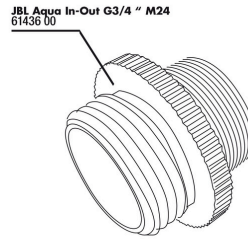

## Spare parts

JBL Aqua In-Out shut-off valve

JBL Aqua In-Out nozzle for water jet pump

JBL Aqua In-Out metal adapter G3/4 M24

JBL Aqua In-Out cleaning comb, complete

JBL Aqua In-Out hose coupling

JBL Aqua In-Out seal fitting 3/4"