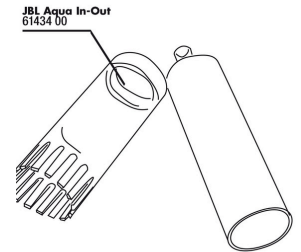

## Spare parts

JBL Aqua In-Out shut-off valve

JBL Aqua In-Out nozzle for water jet pump

JBL Aqua In-Out metal adapter G3/4 M24

JBL Aqua In-Out cleaning comb, complete

JBL Aqua In-Out hose coupling

JBL Aqua In-Out seal fitting 3/4"