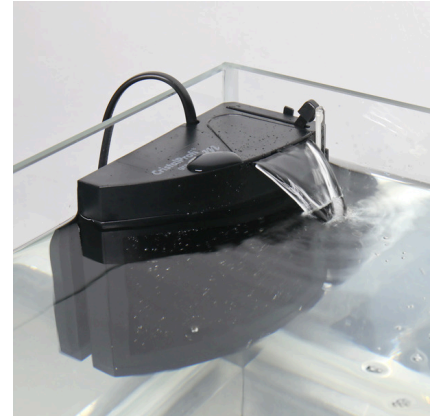

JBL CristalProfi m greenline

Mat filter incl. pump for aquariums of 20 – 80 l

Suitable for:

- Clean and healthy aquarium water: mat filter incl. pump and wide jet water return pipe for aquariums of 20 – 80 l volume
- Easy to install: clean the glass pane, press on the filter at desired position with the water outlet at the water surface level
- Safe for small fish and shrimps: no sucking in thanks to fine sponge surface
- 4 years warranty, expandable with second filter module (+ 12 cm in height), push lever to loosen and tighten the suction cup, easy to clean: removable cover for sponge and drain valve – no backflow of dirty water
- Package contents: mat filter, Cristal Profi m greenline, dimensions (L/H/W): 140/220/90 mm, Incl. clip holder for thermometer

External filter for aquariums from 40-120 litres

JBL CristalProfi m greenline

Accessories

JBL CristalProfi m greenline Module
Filter module to extend CristalProfi m

JBL CP m greenline FilterPad
Spare sponge for CristalProfi m internal filter

Effective

The JBL CristalProfi is submerged completely in water to clean the aquarium water. A maintenance-free pump built into the lower part of the filter ensures permanent water circulation. The aquarium water flows slowly over a large surface area into the filter pad, where it is cleaned and then pumped back into the aquarium.

Safe

Thanks to the large sponge surface with its fine pores there is no risk of small fish and shrimps getting sucked in.

Expandable

The filter can be expanded with a second module (+12 cm in height). JBL grants a guarantee of 4 years.