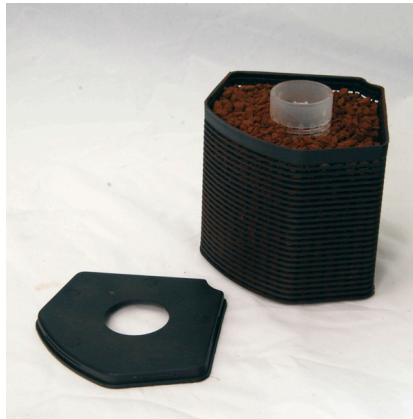

# JBL PhosEx Ultra CristalProfi i60/80/100/200

Phosphate remover cartridge for JBL CristalProfi i

Suitable for:

- Solves algae problems by removing the algae nutrient phosphate from the aquarium water
- Just insert the filter cartridge into the filter basket of the JBL internal filter (CristalProfi i 60, 80, 100, 200) instead of the filter sponge
- Completely ready for use with inner pipe. Can be refilled with JBL PhosEx ultra if required
- Replace after 2-3 months or check phosphate content with JBL phosphate test and use new filter insert if phosphate level has risen again (or refill with JBL PhosEx ultra)
- Package contents: 1 filter insert with 190 ml PhosEx ultra phosphate remover for 50 – 100 l