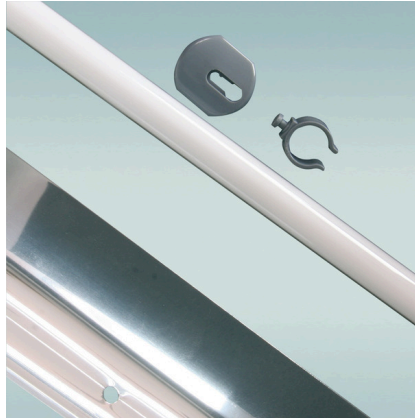

JBL SOLAR REFLECT Clip Set

Holder for fluorescent tubes

Suitable for:     

- Plastic holders to attach fluorescent tubes to the reflectors. For the optimal illumination of the aquarium/terrarium
- Easy assembly: fix clip through the hole at lower reflector panel, click clip holder at the upper panel to the clip. Fix it by sliding. Optimal clip attachment makes changing the clip easy
- Clip made of UV-resistant plastic
- Not suitable for fluorescent tubes switched in tandem
- Package contents: clip holders for fluorescent tubes (2 pcs.), Clip Set Solar Reflect

JBL SOLAR REFLECT Clip Set

Product information

Maximum light output without additional energy costs

An optimal illumination of the aquarium/terrarium is important both for plant and coral growth and also to minimise algae growth. By using reflectors a maximum light output can be achieved – without additional energy costs. In addition they serve as a glare protection while you work in your aquarium.

Holders to attach fluorescent tubes to the reflectors

Attach clip to the lower reflector panel, click clip holder at the upper panel to the clip. Not suitable for fluorescent tubes switched in tandem.

Further information	
FAQ	✓
Blog	✓
Press	✗
Laboratory/calculator	✗
Worth reading	✓
Spare parts	✗
Video	✗
GarantiePlus	✗
Instructions	✗
QR code	