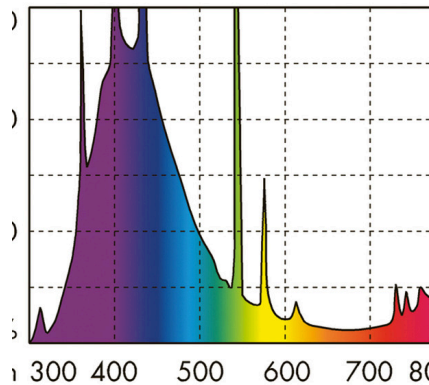

# JBL SOLAR MARIN BLUE

Blue fluorescent T8 tube Solar for marine aquariums

Suitable for:

- Fluorescent tube Solar to promote coral growth in marine aquariums
- Easy to install: insert fluorescent T8 tube socket into the fixture and turn until the tube locks into place
- The actinic blue light beautifully emphasizes the luminousness of the corals
- Ideal night lighting to observe nocturnal animals in freshwater aquariums and terrariums
- Colour rendering and full spectrum are guaranteed for 12 months. Includes reminder label for replacement