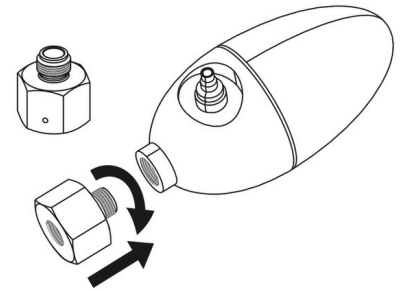

# JBL PROFLORA ADAPT u disposal for Dennerle

Adapter for Dennerle pressure reducer+JBL disp. CO2 bottles

Suitable for:   

- Makes the Dennerle pressure reducer suitable for disposable bottles u500 (M10 x 1)
- To assemble: screw the adapter into the pressure reducer, then screw the pressure reducer onto the bottle u500
- Enables you to screw the pressure reducer (thread M10 x 1.25) t onto u500 disposable bottles with thread M10 x 1
- Dimensions (l/h/w): 22/22/22 mm
- Package contents: adapter for pressure reducer, PROFLORA ADAPT