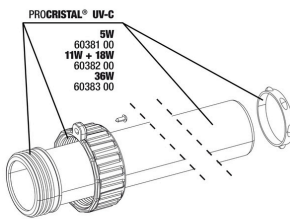

JBL PC UV-C bulb protection kit

JBL PC UV-C quartz glass cylinder set

JBL PC UV-C 5,11,18,36 W mounting

JBL PC UV-C glass sleeve + reflector set

JBL PC UV-C hose connection gaskets

JBL PC UV-C hose connection set