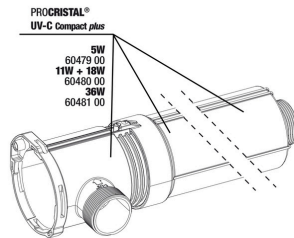

For connecting, disconnecting & shutting off hoses

JBL PROCRISTAL UV-C Compact plus 11 W

Spare parts

JBL PC UV-C Compact plus electrical unit

JBL PC UV-C Compact plus casing kit

JBL PC UV-C 5,11,18,36 W gasket set