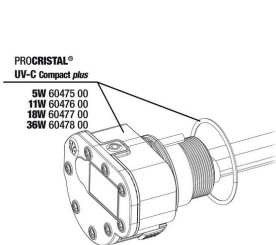

JBL PROCRISTAL UV-C Compact plus 11 W

Spare parts

JBL PC UV-C Compact plus electrical unit