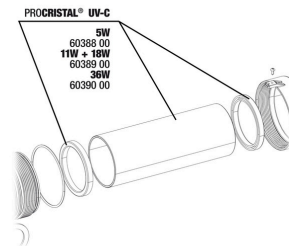

JBL PC UV-C bulb protection kit

JBL PC UV-C quartz glass cylinder set

JBL PC UV-C 5,11,18,36 W mounting

JBL PC UV-C glass sleeve + reflector set

JBL PC UV-C hose connection gaskets

JBL PC UV-C hose connection set