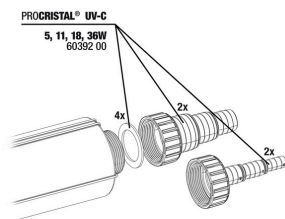

JBL PC UV-C bulb protection kit

JBL PC UV-C quartz glass cylinder set

JBL PC UV-C 5,11,18,36 W mounting

JBL PC UV-C glass sleeve + reflector set

JBL PC UV-C hose connection gaskets

JBL PC UV-C hose connection set