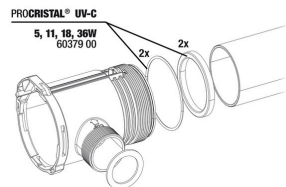

For connecting, disconnecting & shutting off hoses

JBL PROCRISTAL UV-C Compact plus 11 W

Spare parts

JBL PC UV-C Compact plus electrical unit

JBL PC UV-C Compact plus casing kit

JBL PC UV-C 5,11,18,36 W gasket set