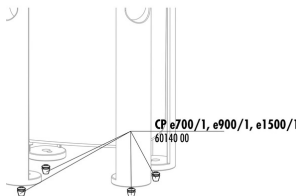

JBL CristalProfi e901 greenline

Spare parts