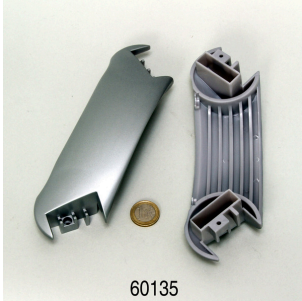

JBL Cleany
Double-ended hose brush for
hoses from 9-30 mm

**JBL Aquarium tubing
GREEN on reel**
Green-transparent hose
wound on a plastic reel

JBL CristalProfi e701 greenline

Spare parts

60135
 JBL CP e pump head handle

JBL CP e clip for casing

6348810
 JBL adapter UK for all flat-pin plugs

e401/700/1/900/1
 CP e1500/1/e1901
 60169 00 4x
 JBL CP
 e4/7/9/15/1900/1/2
 handle screws

60131
 JBL CP e impeller cover seal

60129
 JBL CP e impeller cover