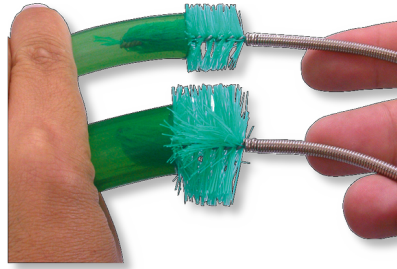

# JBL Cleany

Double-ended hose brush for hoses from 9-30 mm

Suitable for:    

- For clean hoses on filter and pumps to prevent output reduction caused by soiled hoses
- Easy to use: push matching end of hose brush through the hose and clean
- 160 cm long - cleaning of all hoses with 9 to 30 cm internal diameter (fits, for instance, to ALL JBL external filters)
- Up to 30 % more filter performance, averts a loss in performance: maintains the biological balance in the aquarium
- Package contents: 1 steel helix with small and large cleaning brush at each end, 160 cm long

### Clean hoses

JBL's double-ended hose brush has a highly flexible steel helix with brushes at both ends and ensures clean hoses and therefore 30 % more filter performance. Regular cleaning maintains the biological balance in the aquarium and averts a loss of filter performance.

The internal soiling of the hoses is not only caused by algae, it is also caused by normal biological processes. Bacterial lawns form on the inside of the plastic surface, which is not too much of a problem for the fish. But this "slimy" coating reduces, as already mentioned, the water flow by up to 30 %!