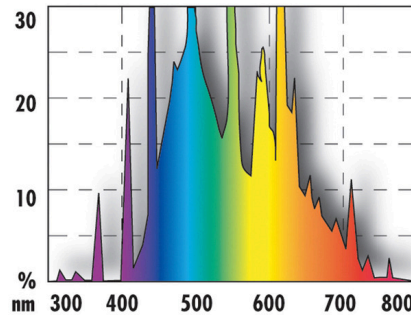

JBL SOLAR NATUR T5 ULTRA, 24-39 W

T5 daylight full-spectrum tube for freshwater tanks

Suitable for:  

- Fluorescent tube Solar for fish and plants from sun-drenched waters, e.g. Lake Malawi and Lake Tanganyika
- Easy to install: insert fluorescent T5 tube socket into the fixture and turn until the tube locks into place
- Ideal colour temperature for plants and fish: 9000 Kelvin - best possible inhibition of algae: full photosynthetic performance
- Excellent illumination from high lumen output. Scientifically tested by IFM Geomar: full spectrum similar to sunlight
- Colour rendering and full spectrum are guaranteed for 2 years. Includes reminder label for replacement