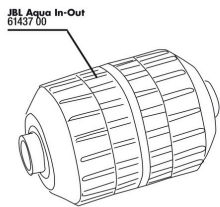

# JBL PROCLEAN AQUA IN-OUT COMPLETE

Spare parts

JBL Aqua In-Out shut-off valve

JBL Aqua In-Out nozzle for water jet pump

JBL Aqua In-Out metal adapter G3/4 M24

JBL Aqua In-Out cleaning comb, complete

JBL Aqua In-Out hose coupling

JBL Aqua In-Out seal fitting 3/4"

JBL Aqua In-Out metal adapter G3/4 M28/M22

JBL PROCLEAN AQUA IN-OUT water jet pump  
Suction pump for convenient water changes in aquariums