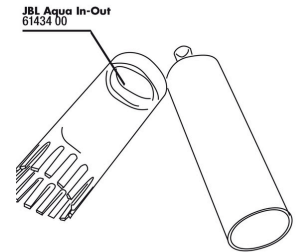

# JBL PROCLEAN AQUA IN-OUT COMPLETE

Spare parts

JBL Aqua In-Out shut-off valve

JBL Aqua In-Out nozzle for water jet pump

JBL Aqua In-Out metal adapter G3/4 M24

JBL Aqua In-Out cleaning comb, complete

JBL Aqua In-Out hose coupling

JBL Aqua In-Out seal fitting 3/4"

JBL Aqua In-Out metal adapter G3/4 M28/M22

JBL PROCLEAN AQUA IN-OUT water jet pump  
Suction pump for convenient water changes in aquariums