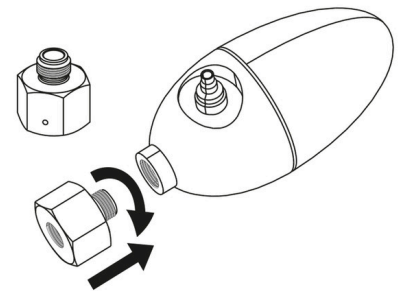

JBL PROFLORA ADAPT u disposal for Dennerle

Adapter for Dennerle pressure reducer+JBL disp. CO2 bottles

Suitable for:   

- Makes the Dennerle pressure reducer suitable for disposable bottles u500 (M10 x 1)
- To assemble: screw the adapter into the pressure reducer, then screw the pressure reducer onto the bottle u500
- Enables you to screw the pressure reducer (thread M10 x 1.25) t onto u500 disposable bottles with thread M10 x 1
- Dimensions (l/h/w): 22/22/22 mm
- Package contents: adapter for pressure reducer, PROFLORA ADAPT