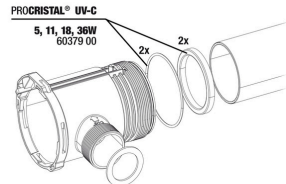

For connecting, disconnecting & shutting off hoses

JBL PROCRISTAL UV-C Compact plus 5 W

Spare parts

JBL PC UV-C Compact plus electrical unit

JBL PC UV-C Compact plus casing kit

JBL PC UV-C 5,11,18,36 W gasket set