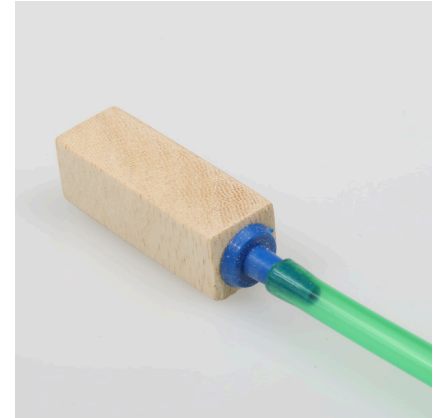

# JBL Aeras Marin

Wooden air stone for marine aquariums

Suitable for:

- Air pump accessory for aquariums: wooden air stone – for extra fine air bubbles
- Simply connect air stone to the air pump (not included), place inside the aquarium
- Increases the efficiency of protein skimmers
- For marine aquariums
- Package contents: 1 wooden air stone for seawater, Aeras Marin S