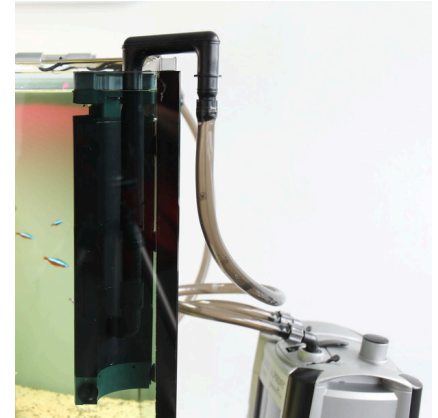

## Surface skimmer

Suitable for:

- Removes coatings and foreign particles from the water surface: accessory for external filter - skimmer for aquariums 60 – 600 litres (from 35 cm height upwards)
- Place skimmer in the aquarium, connect to suction hose of the external filter (replaces existing suction pipe), regulate surface water/deep water suction with adjustment spindle
- Universal: for hoses of 9/12 to 16/22 mm diameter. Infinitely adjustable suction capacity: surface water and deep water suction. Semi-circular shape for corner attachment
- 2nd generation: optimised floating body – more buoyancy and adaption to the water level, stronger comb, removable adjustment spindle
- Package contents: surface skimmer Top Clean II